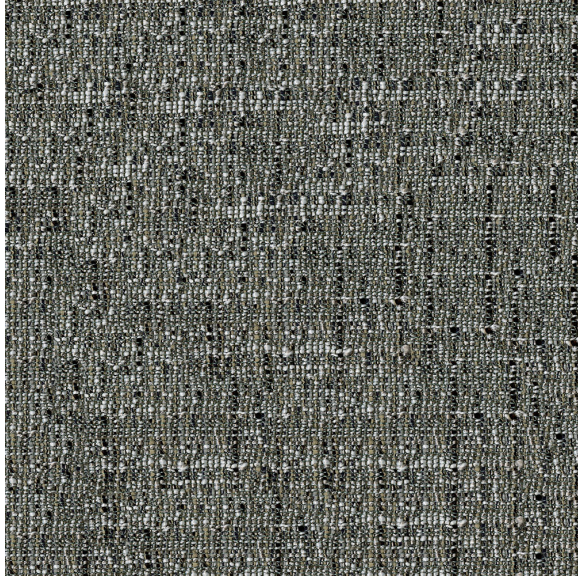

# Endurepel Moritz

ENDURMORIT94 - 94 Granite

### Product Description

Endurepel Moritz 94 Granite is a chanel inspired multi colored design with a great play with novelty yarns throughout, featured in our gray color combination. This pattern is treated with our Endurepel Shield easy clean finish.